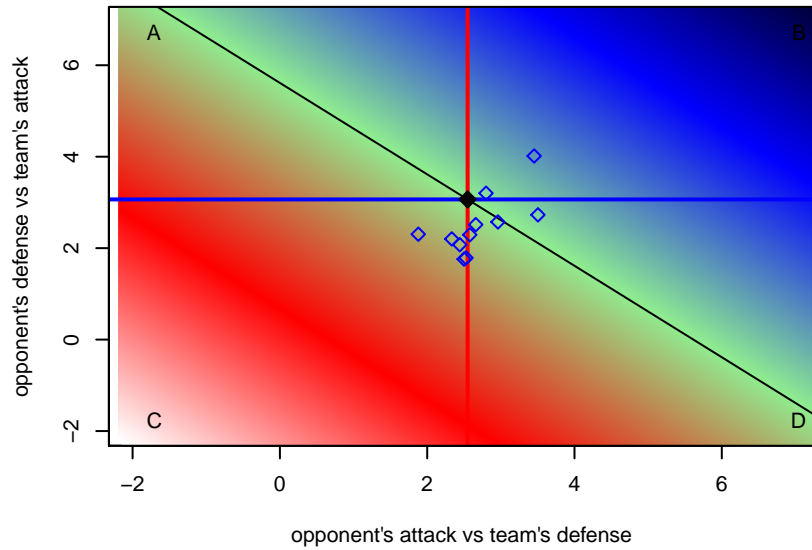

Venues played:
 2016 Timbers Winter Showcase 2000 Showcas
 2016 Win PSPL WSPL 2 (00) U17
 2016 WA Cup Gold Division

Sting SC Timbers G00
 Dots are actual minus expected GF (blue circles) and GA (red triangles).
 Blue line is smoothed change in attack strength. Red is smoothed change in defense strength.

**attack and defense variance (black dot)
relative to other teams
and top 10 in region**

**attack and defense rating
relative to others at age
and all opponents in last 13 months**

**attack and defense rating
relative to others at age
and all opponents in last 13 months**

Performance relative to 13 month average

Performance relative to 13 month average

Distribution of opponents
Red = Lose zone, Blue = Win zone, Green = Even
Black line separates win/lose zones

lot. A=Neither has attack advantage, B=Opponent has both attack and defense advantage, C=Opponent has both attack and defense disadvantage, D=Both have